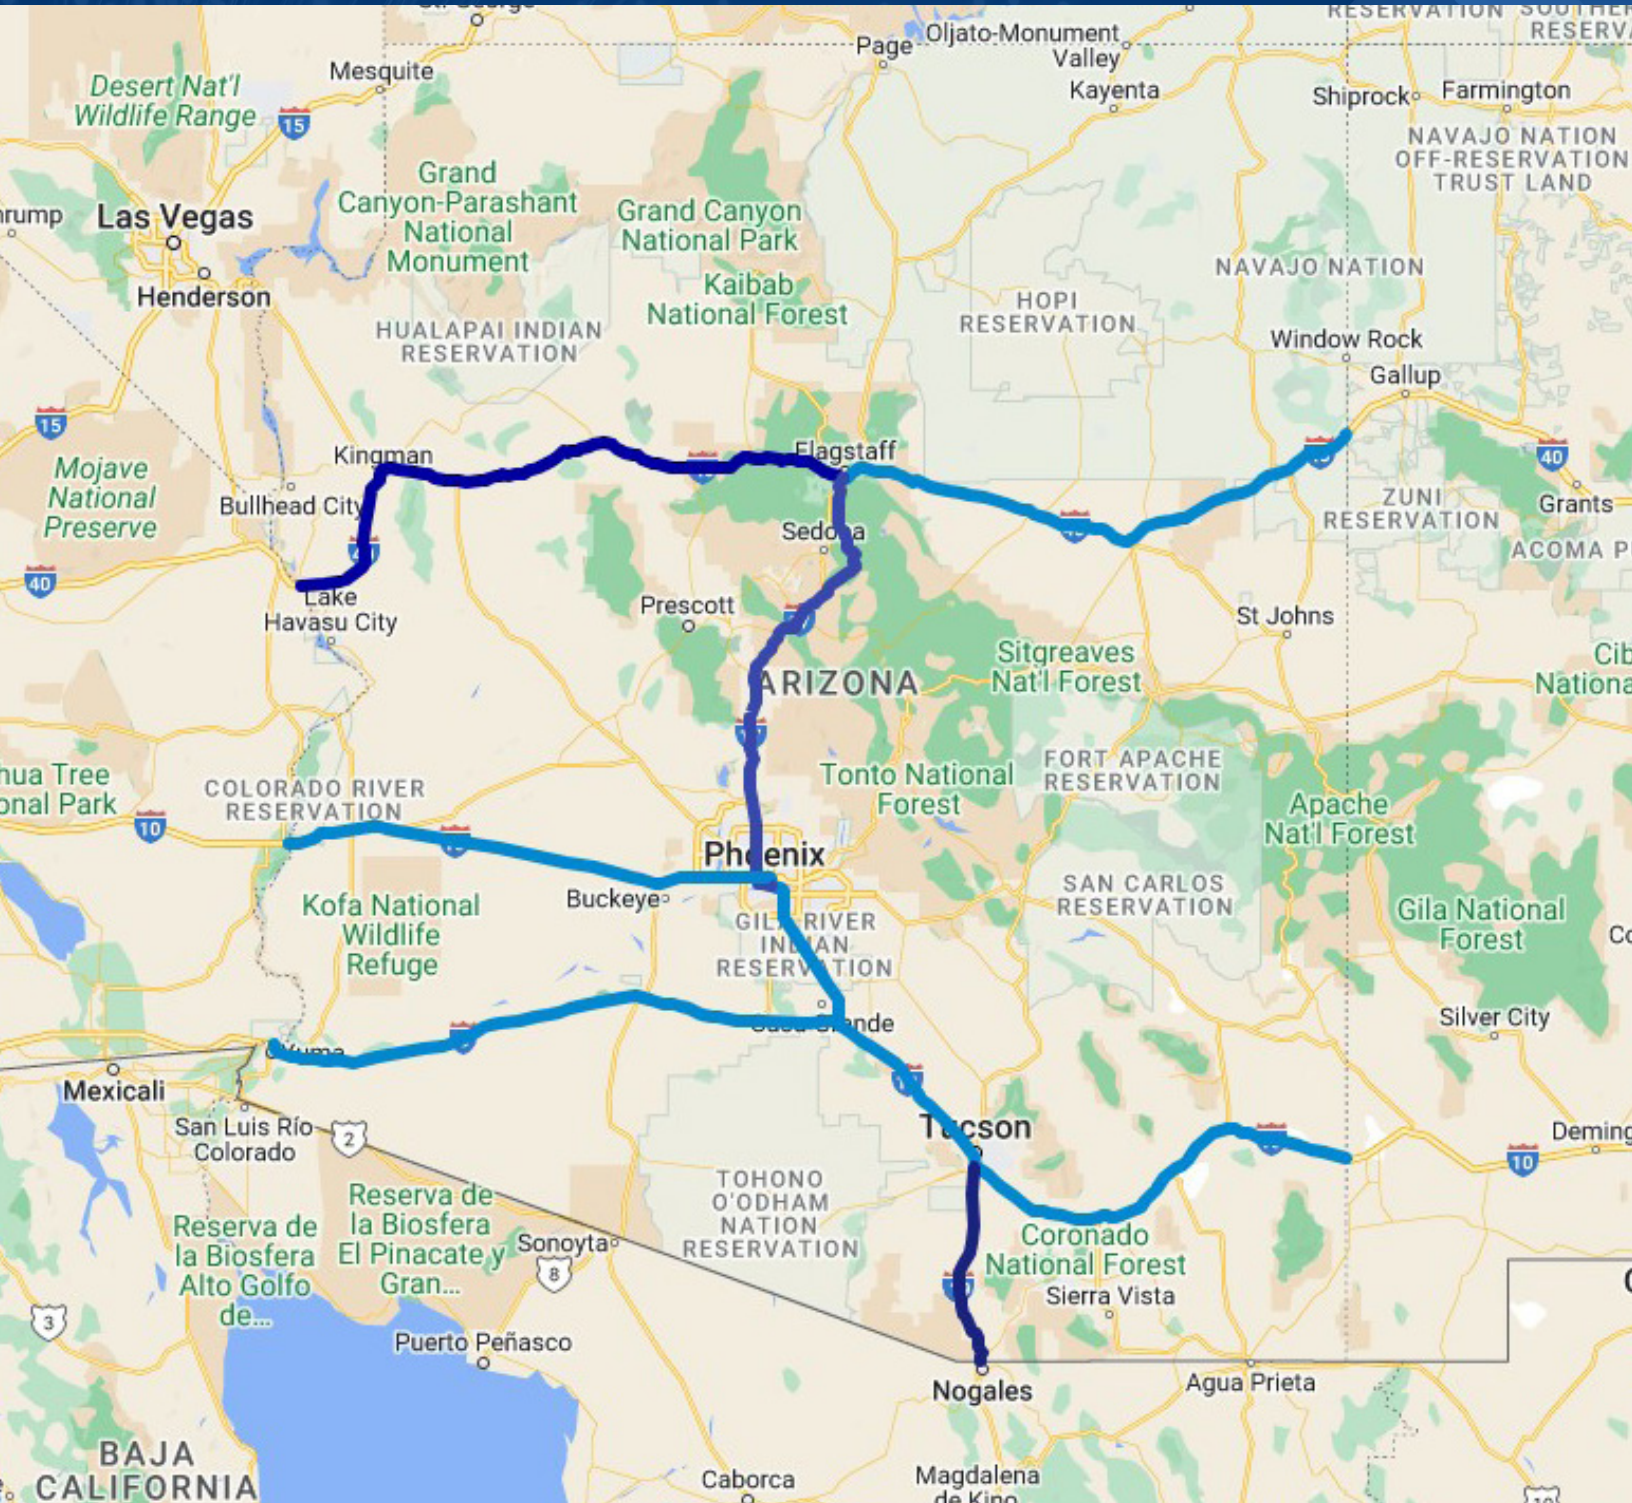

TRANSFORMING AMERICA'S INFRASTRUCTURE ONE PARTNERSHIP AT A TIME™

ARIZONA | **ADOT**
COMMERCE AUTHORITY

- FIBER ROUTE
- FUTURE FIBER ROUTE